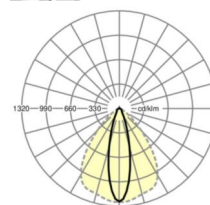

CHARACTERISTICS

Order number	19520024380
EAN number	4020863438440
Commodity code	94051190
Certification mark	IP 20, Protection class I, ENEC10 VDE, F, HACCP DIN10500/Food/IFS-application-related suitability/BRC, Indoor, CE
Impact resistance (IK rating)	IK03 (-20°C bis 35°C)
Ambient temperatur	ta -20°C to 35°C
Warranty period	5 years
State funding programs	BEG - Federal funding for efficient buildings (valid only for Germany)

ELECTRICAL ENGINEERING

Controller	Electronic driver (1 pcs.)
System output	73W
Mains voltage	230V/50Hz
Circuit breakers (inrush current)	13 pieces/B10, 21 pieces/B16, 22 pieces/C10, 36 pieces/C16
Energy efficiency class/light source	C

LIGHTING TECHNOLOGY

Placement	LED, Colour rendering/Light colour CRI $\geq$ 80 / 3000K
Colour tolerance (MacAdam)	3SDCM
Nominal luminous flux	12252lm
LED service life	70000h L80/B10 (Tq 35°C), 100000h L80/B50 (Tq 30°C)
Luminaire luminous efficiency	168lm/W
Beam angle	25° (C0) / 100° (C90)
UGR lat./long.	17.7 / 22.9

MECHANICS

Housing colour	traffic white RAL 9016
Dimensions (LxWxH/DxH)	2299mm x 55mm x 37mm
Weight (net)	2.2kg
Type of installation	Mounting rail system installation, Light structure

Dimensions

L	2299 mm	Length
B	55 mm	Width
H	37 mm	Height

DEEP-LINK

<https://www.regiolum.de/en/article/19520024380>

Reference	LED 13000lm 830
η_{LB}	100 %
$\Phi_{\downarrow/\uparrow}$	98 % / 2 %
UGR lat./long.	17.7 / 22.9